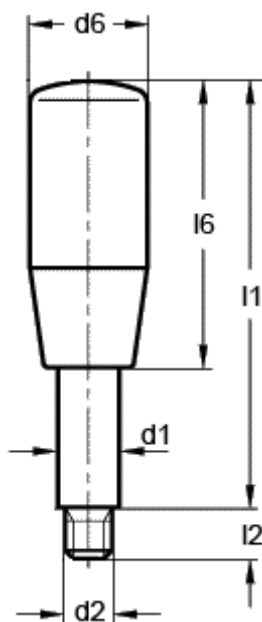

Article number: 201451161

Description: E+G Gear lever handle GN 310-12-100-E-NI  
St. steel

## Measures

---

d1 = 12  
d2 = M10  
d6 = 23  
l1 = 100  
l2 = 14  
l6 = 65